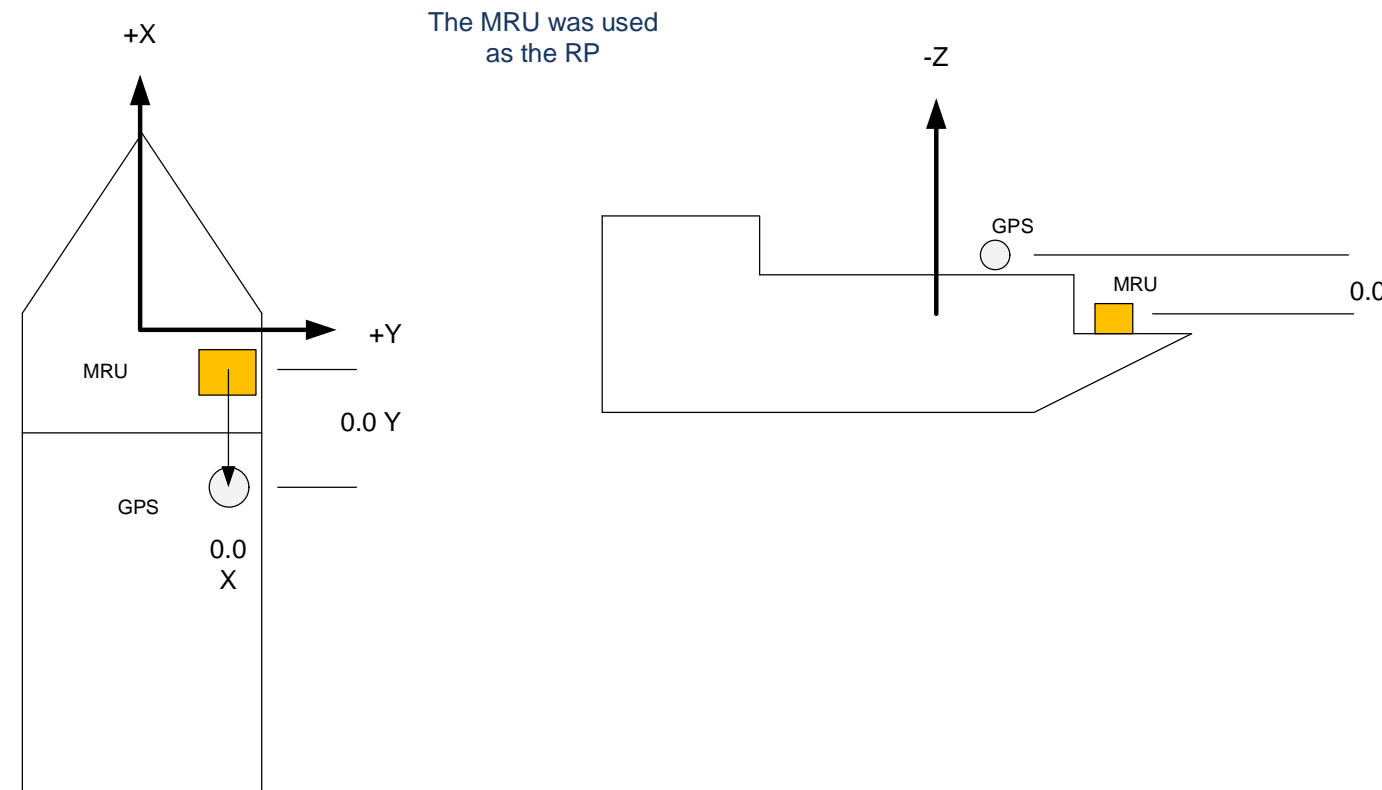

RESON 7125 SV Complete

POS-MV

HYPACK

Check Carefully to insure the coordinate system used by the software is correct