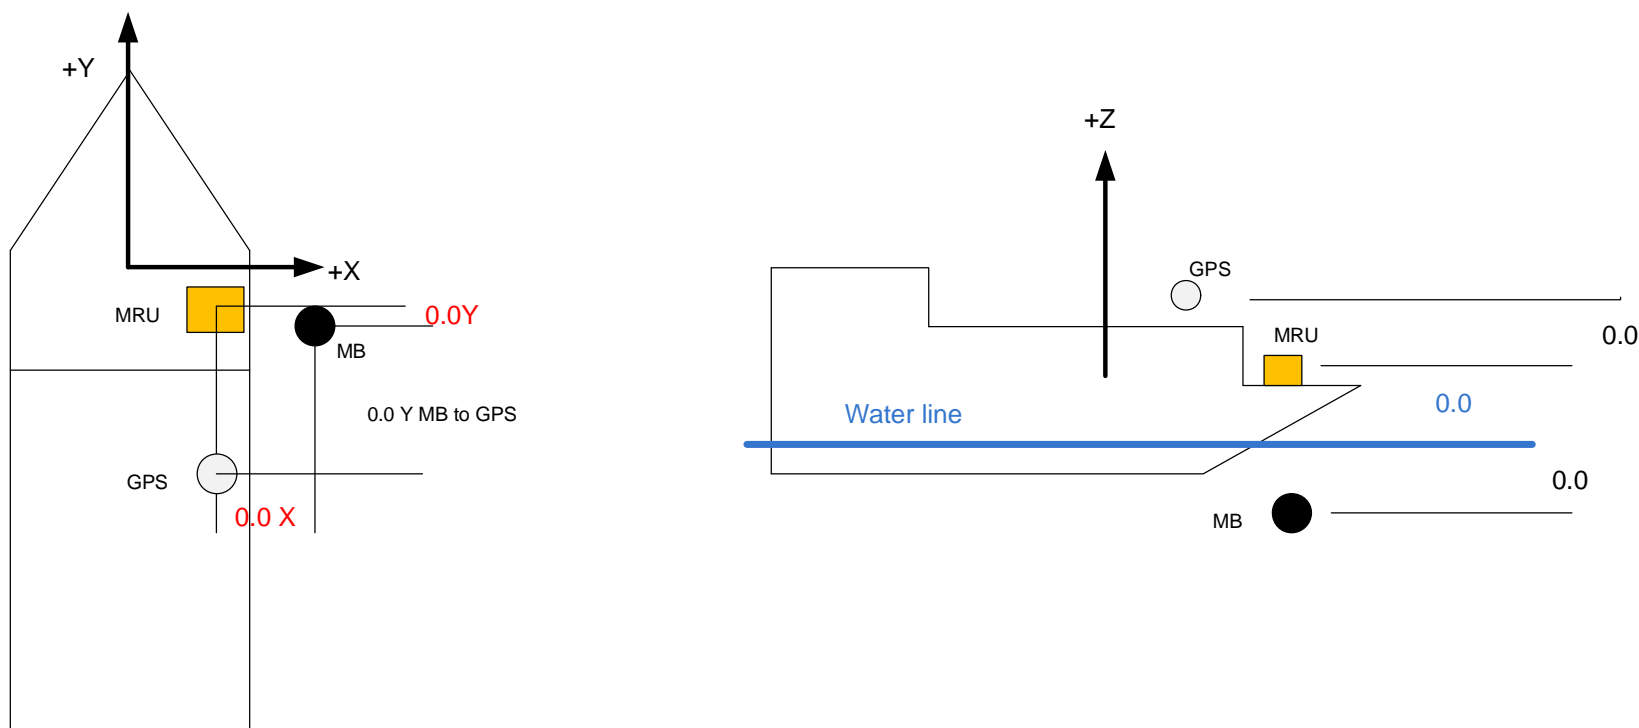

RESON 7125 SV Complete

POS-MV

HYPACK

Check Carefully to insure the coordinate system used by the software is correct