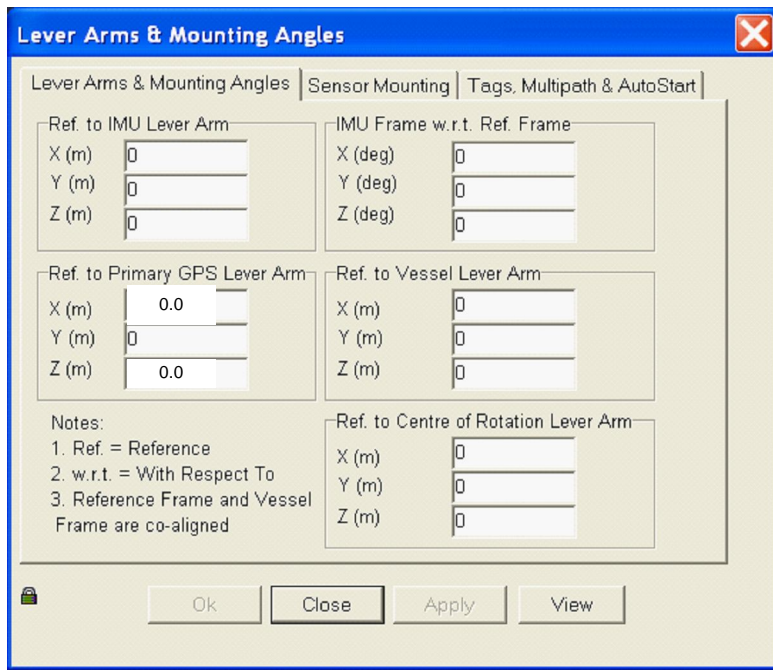

RESON 7125 SV Complete

POS-MV

HYPACK

Check Carefully to insure the coordinate system used by the software is correct