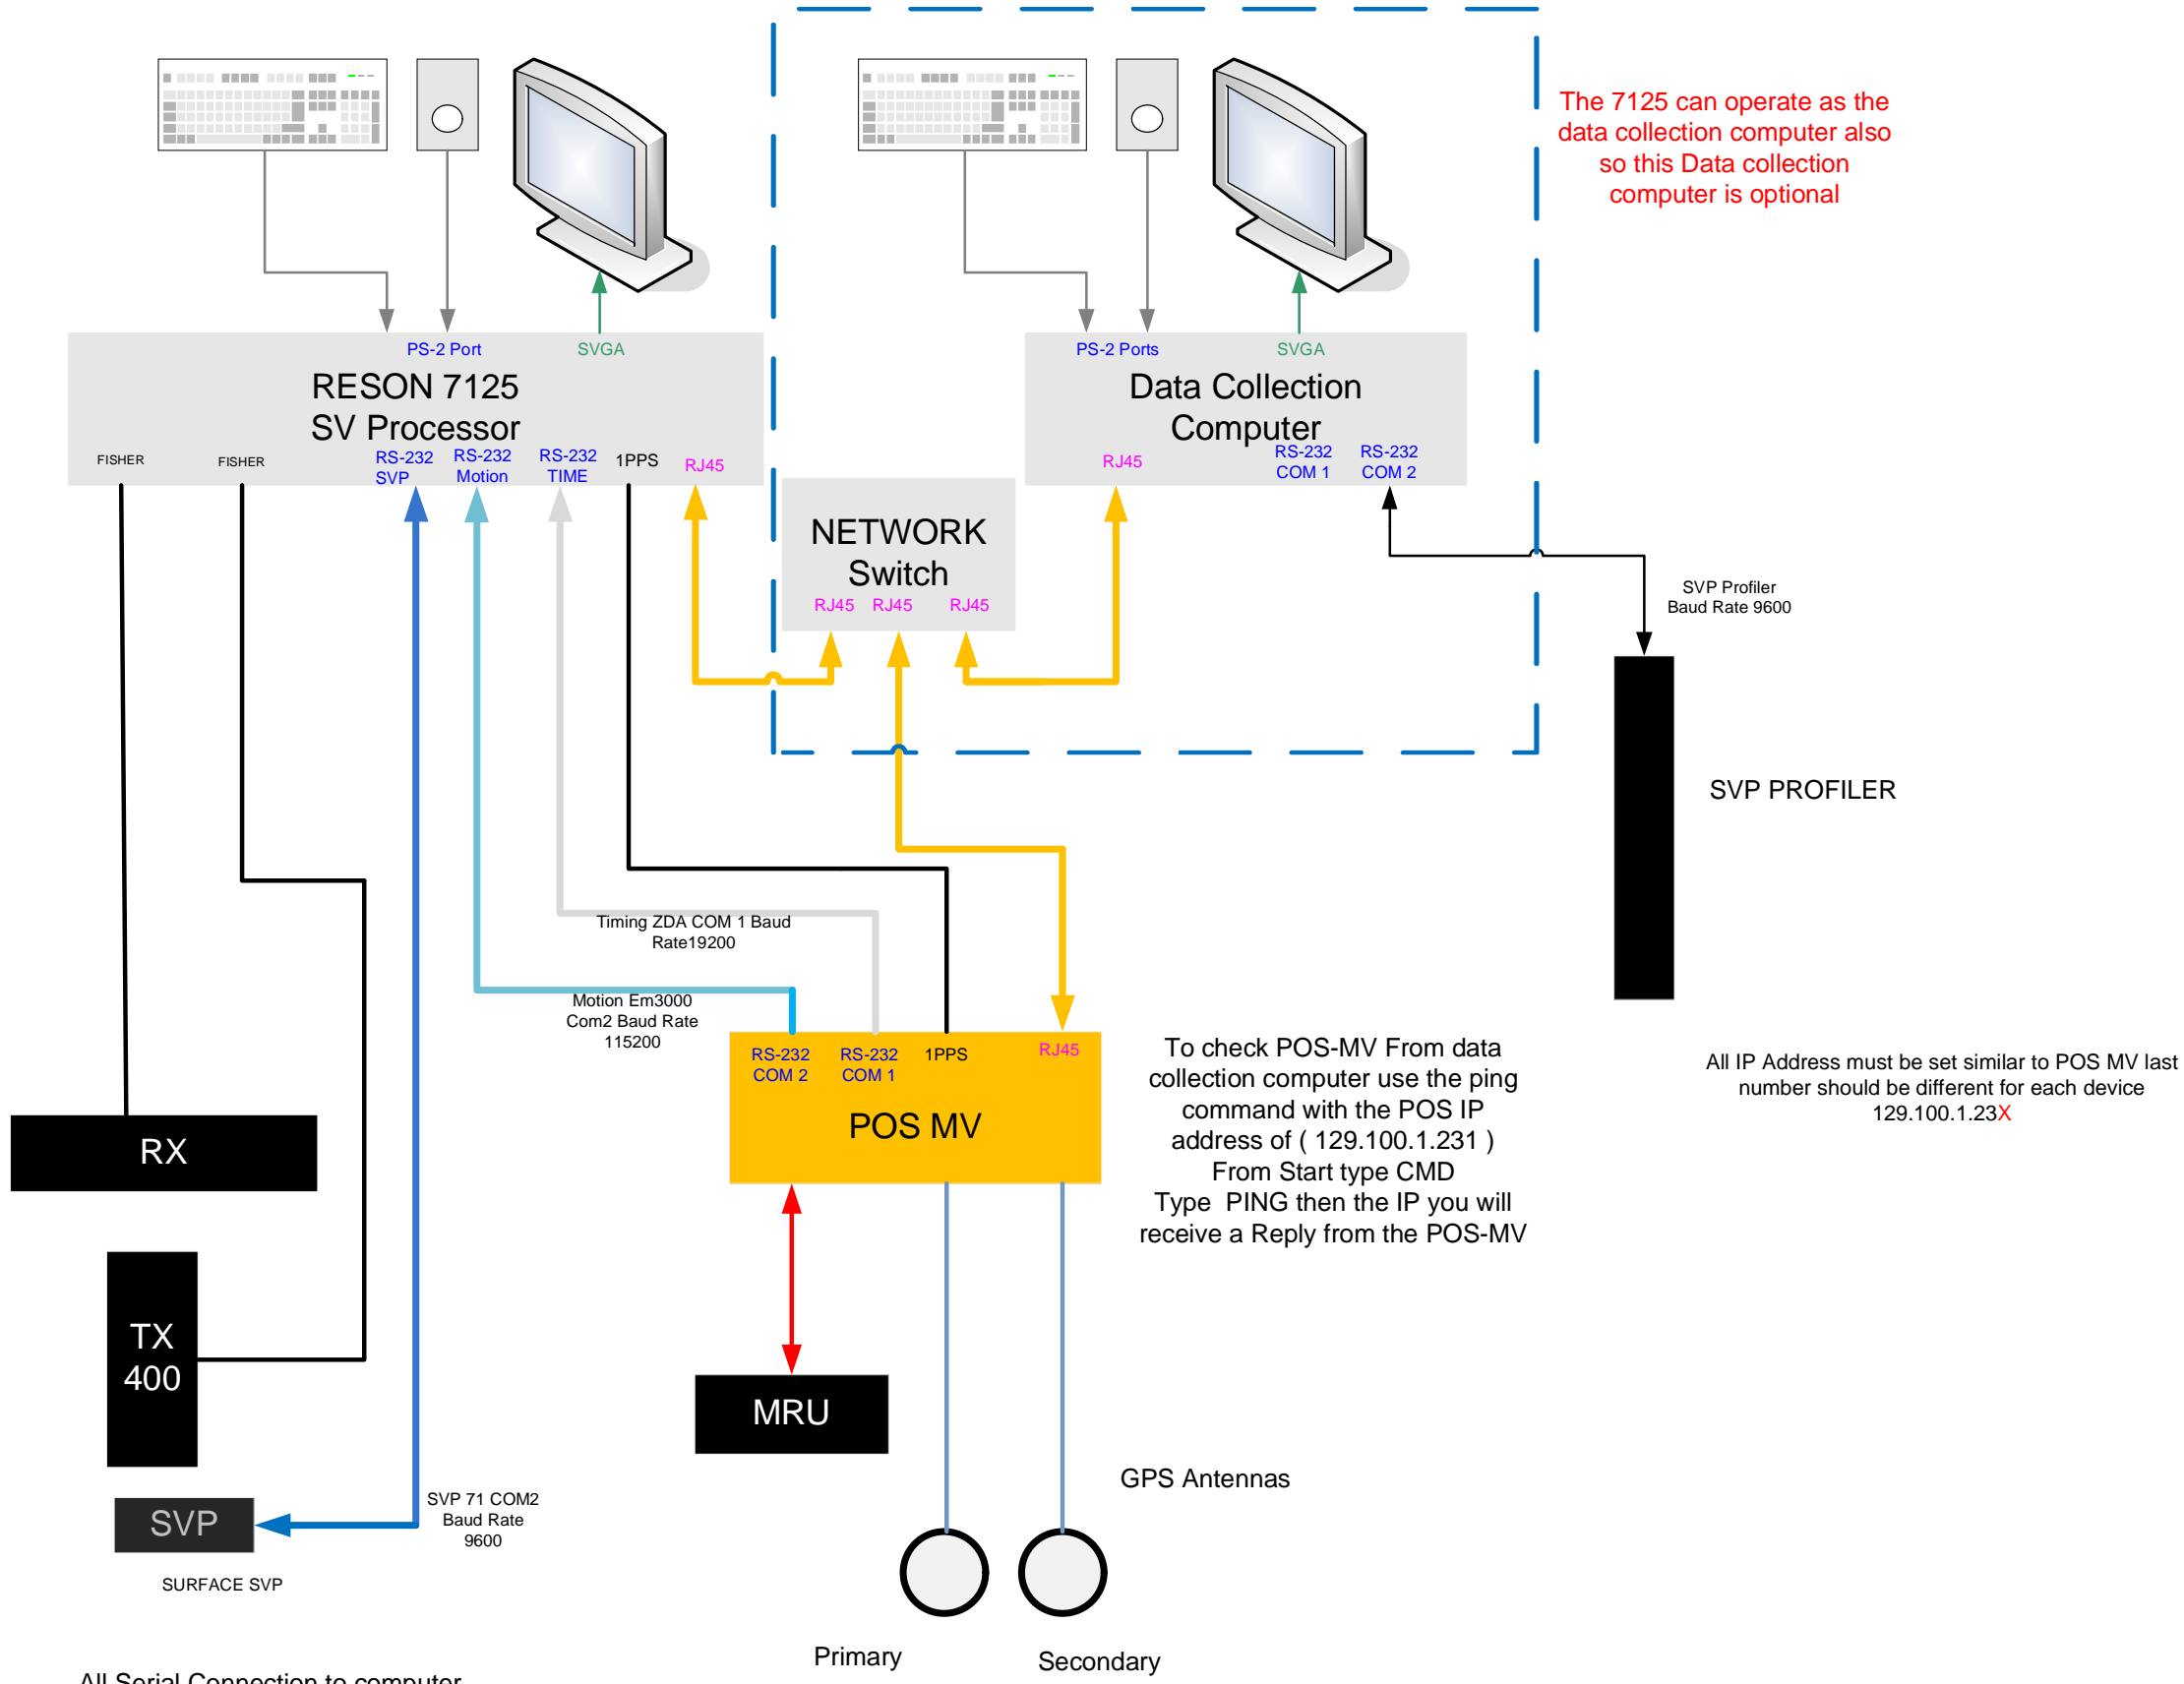

RESON 7125 SV Complete

POS-MV

HYPACK

Check Carefully to insure the coordinate system used by the software is correct