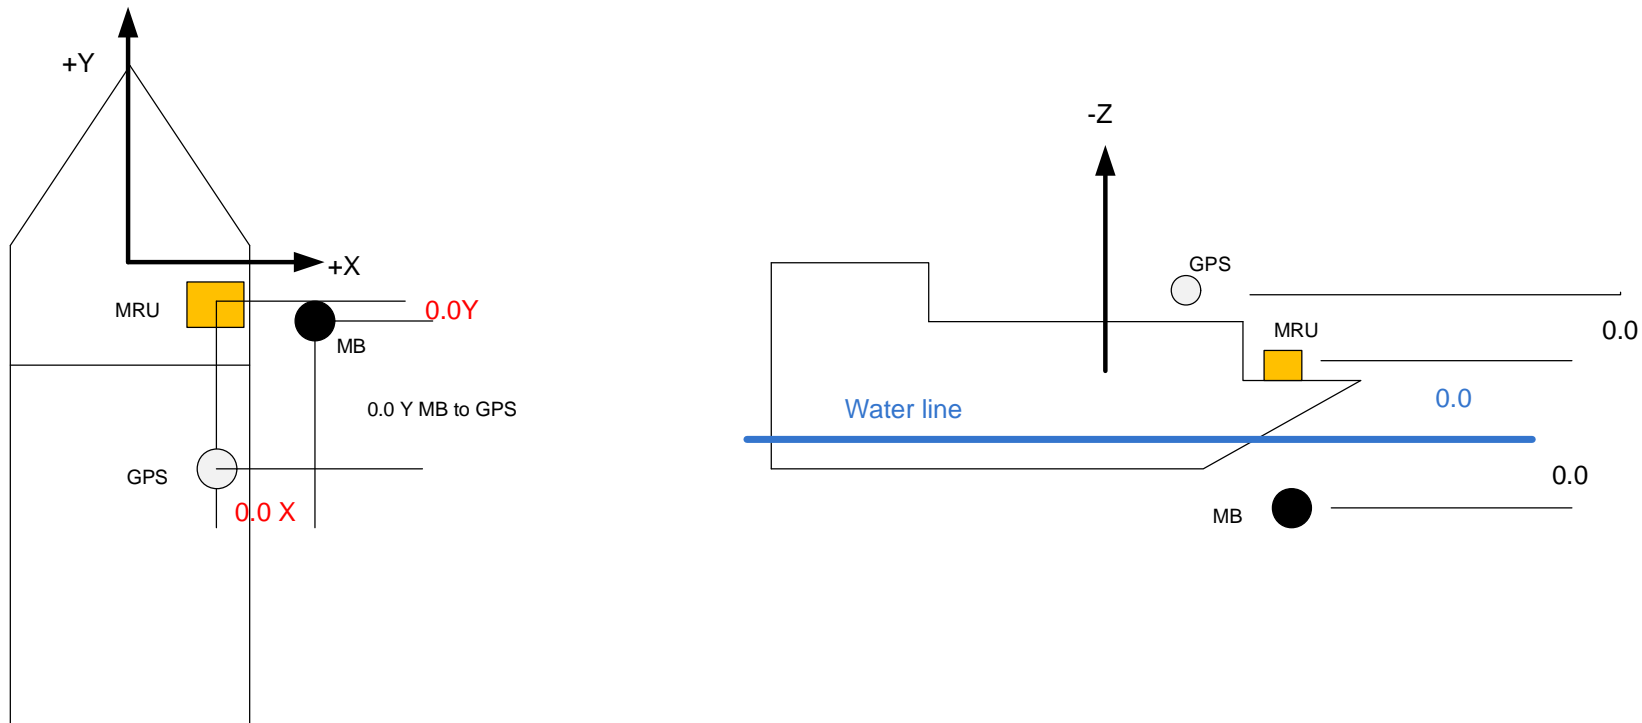

RESON 7125 SV Complete

POS-MV

HYPACK

Check Carefully to insure the coordinate system used by the software is correct