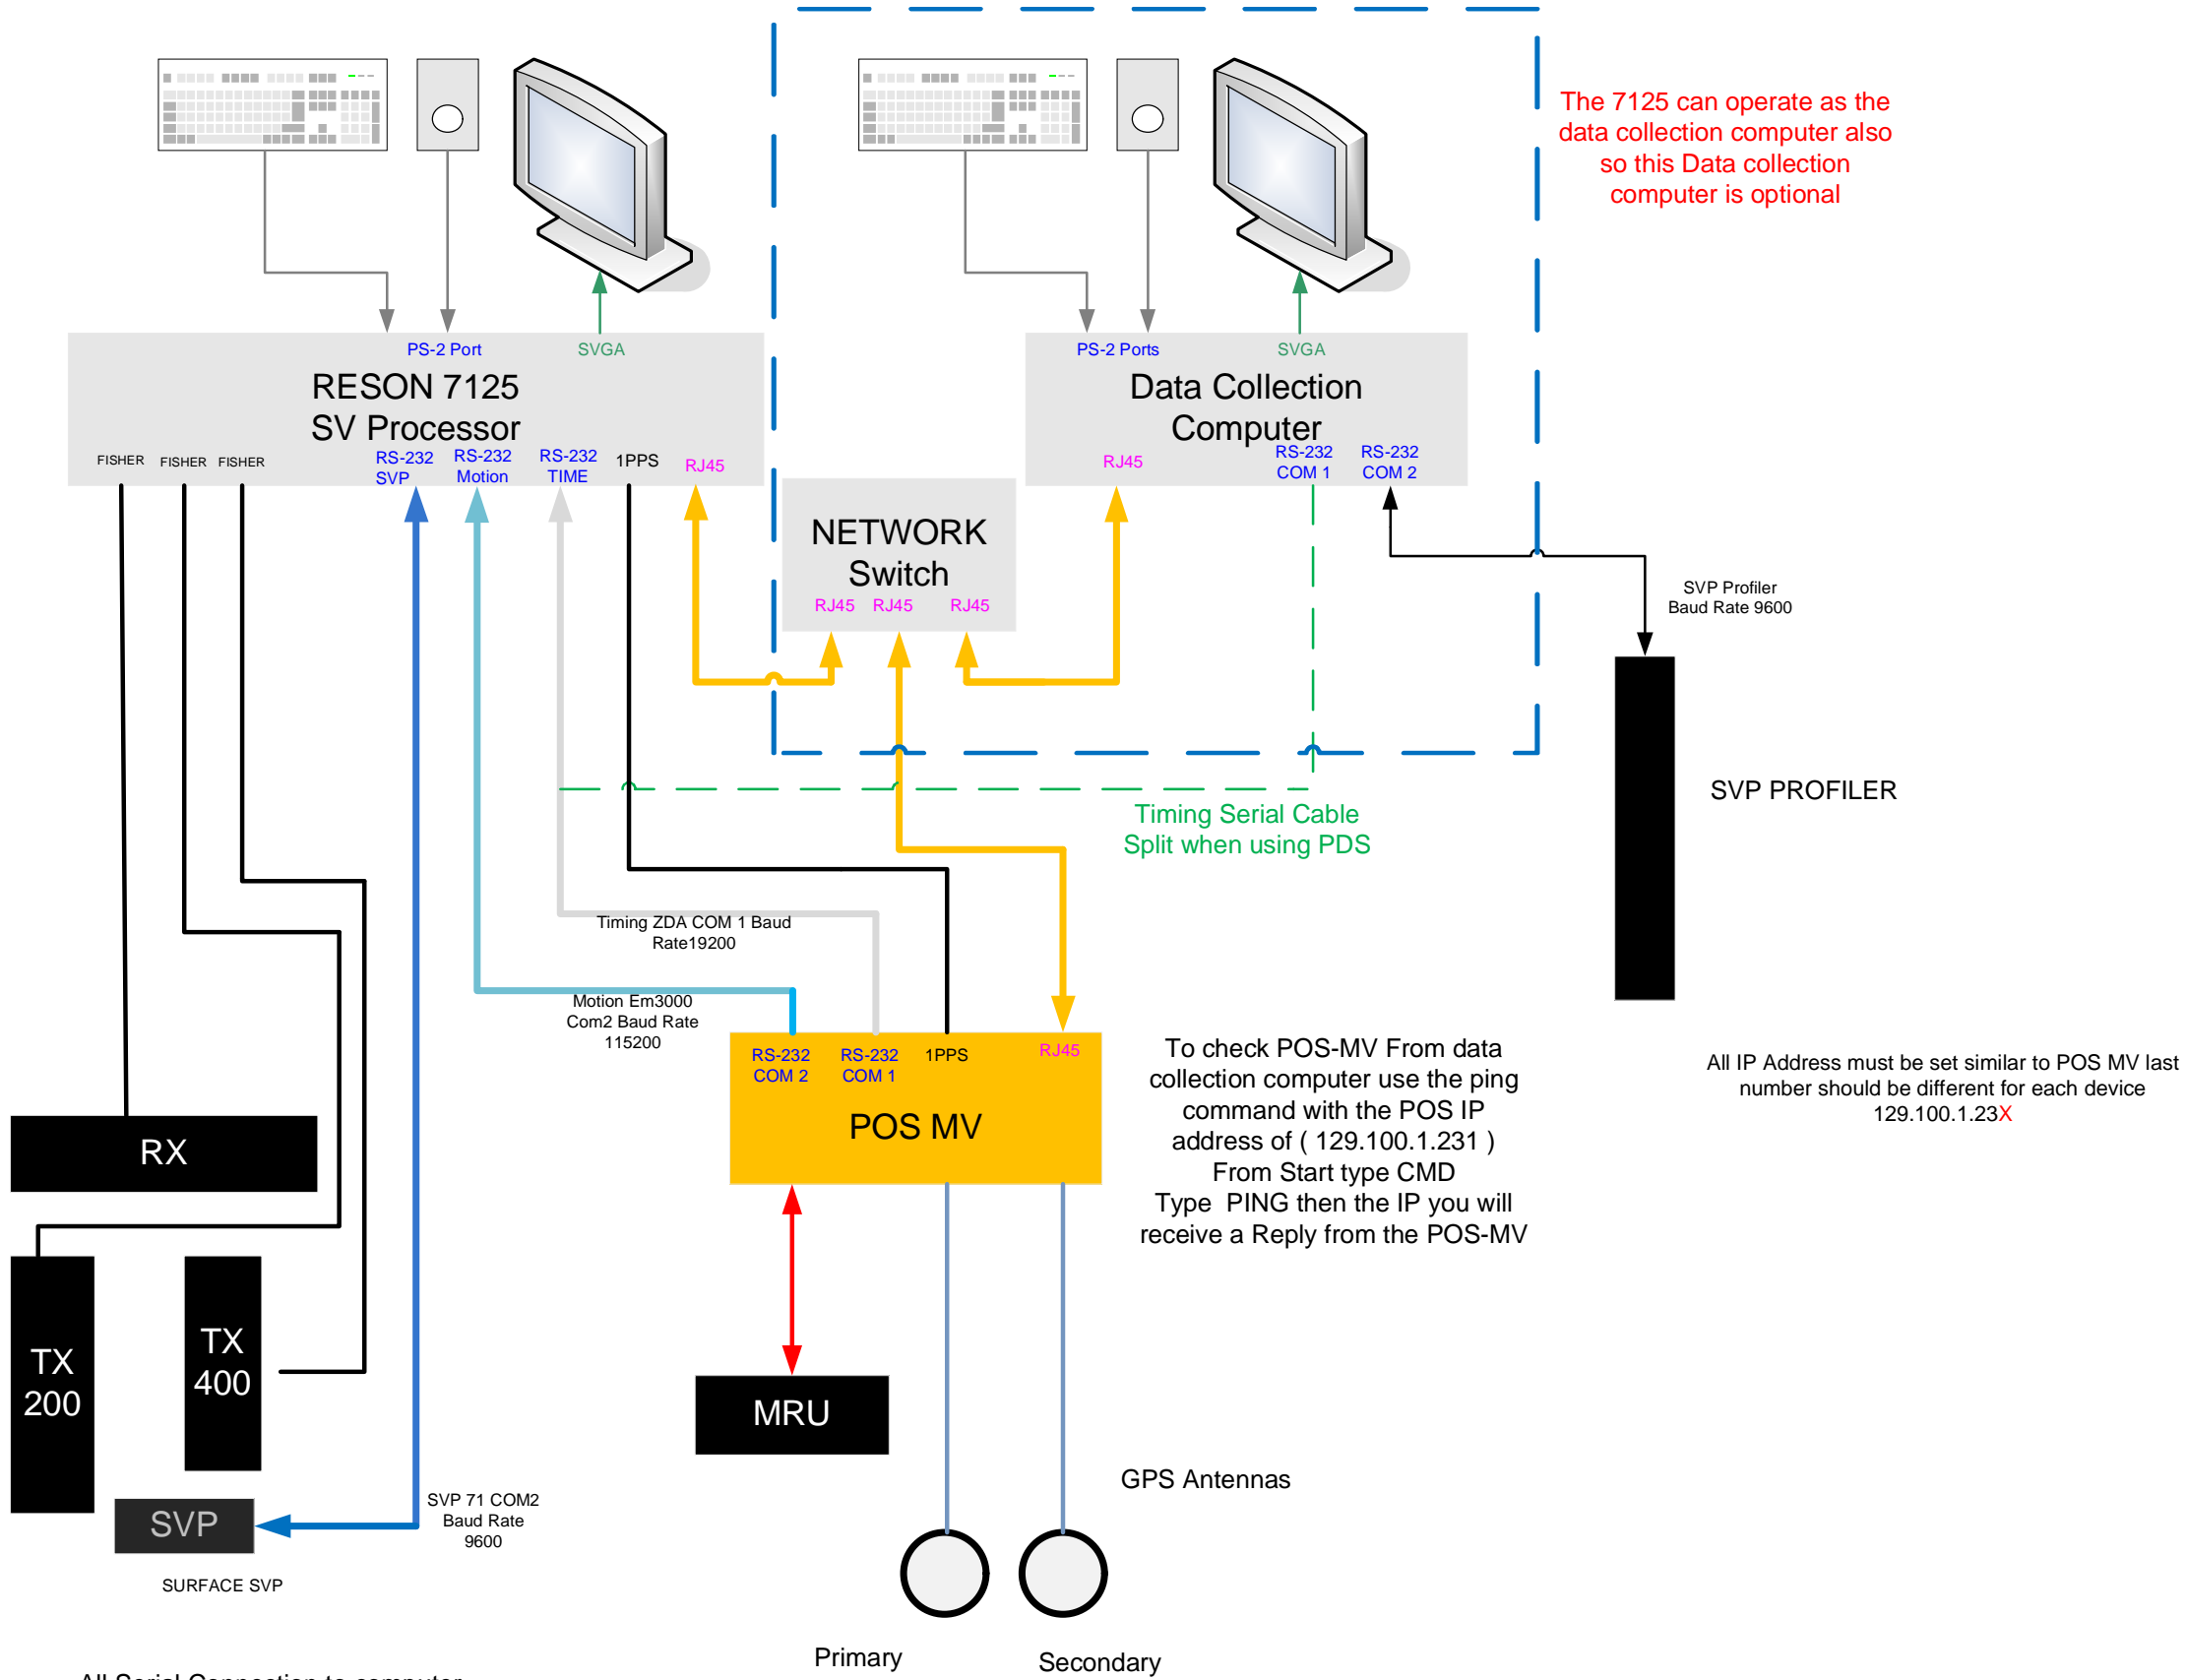

RESON 7125 SV Complete

POS-MV

HYPACK

Check Carefully to insure the coordinate system used by the software is correct