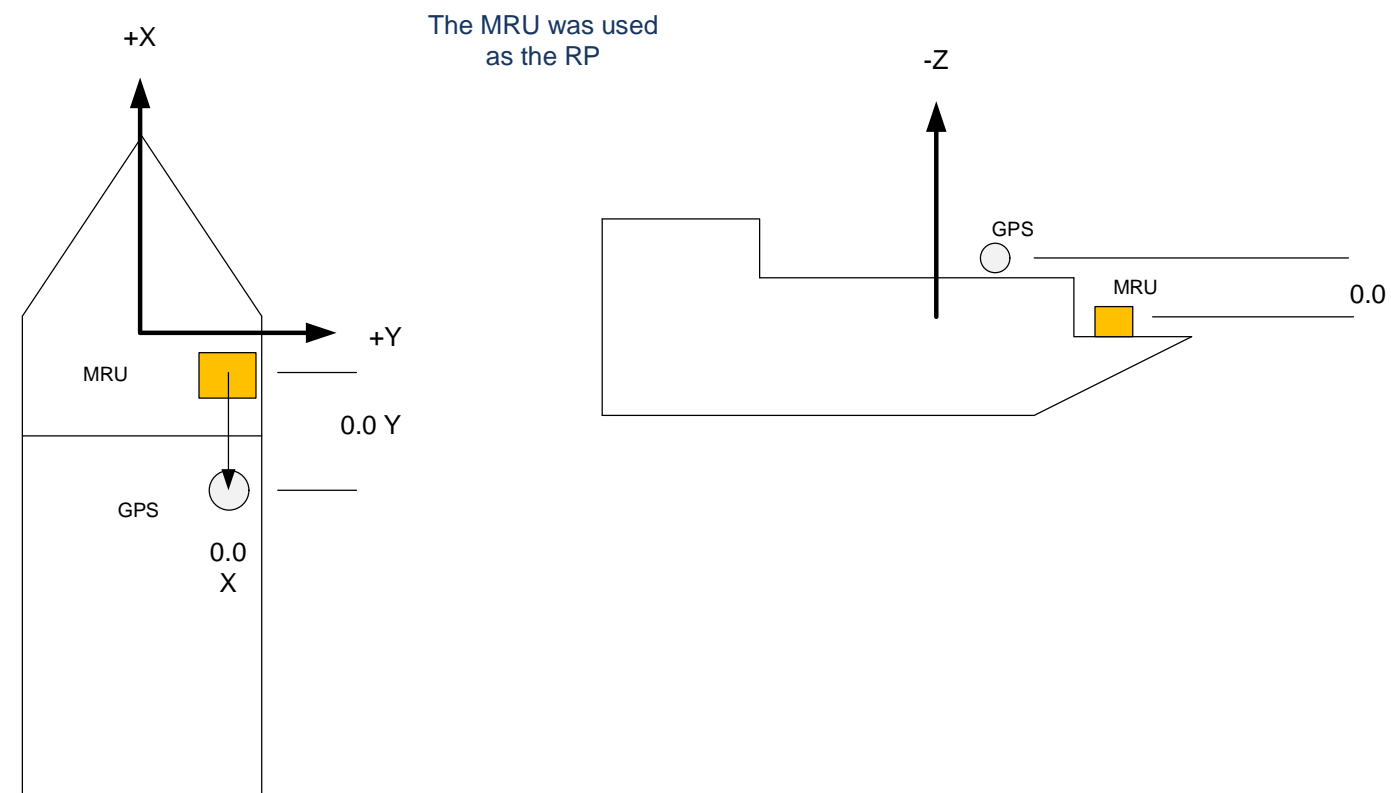

RESON 7125 SV Complete

POS-MV

HYPACK

Check Carefully to insure the coordinate system used by the software is correct